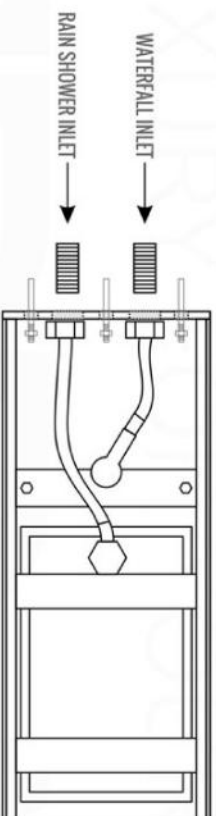

PIAZZA THERMOSTATIC 3 WAY VALVE (TV3V)

FRONT VIEW

LEFT VIEW

PIAZZA THERMOSTATIC 3 WAY VALVE (TV3V)

Installation

7

8

9

10

11

12

13

14

15

16

17

HAND HELD

PLATE

WATER OUTLET ADAPTOR

FLEXIBLE HOSE

All rights reserved. The authors retain all copyrights in any text, graphic images and photos in this book. No part of this publication may be reproduced or transmitted in any form or by any means, electronic or mechanical, including photocopying, recording, or any information storage and retrieval system, without permission in writing from the authors.

MUJEBATH
AFFORDABLE LUXURY FOR YOUR BATHROOM

DUO Brass Shower Set w/Square Rain Shower and Waterfall (ASCW876)

All rights reserved. The authors retain all copyrights in any text, graphic images and photos in this book. No part of this publication may be reproduced or transmitted in any form or by any means, electronic or mechanical, including photocopying, recording, or any information storage and retrieval system, without permission in writing from the authors.