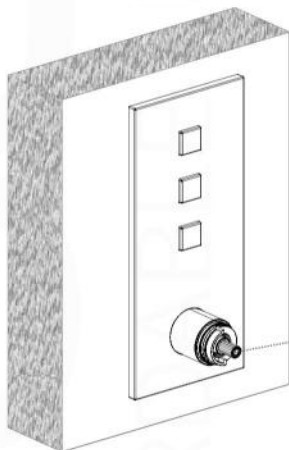

18

19

20

21

22

23

MUBEETH
AFFORDABLE LUXURY FOR YOUR BATHROOM

PIAZZA HAND SHOWER SET (AHHS1423)