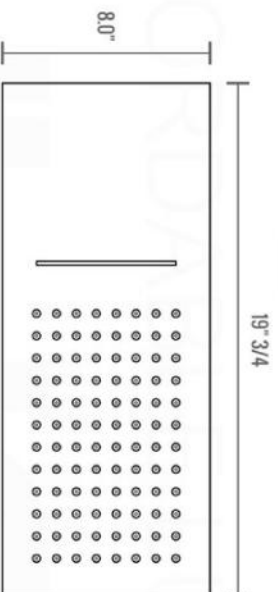

MUJEBATH
AFFORDABLE LUXURY FOR YOUR BATHROOM

DUO Brass Shower Set w/Square Rain Shower and Waterfall (ASCW876)

All rights reserved. The authors retain all copyrights in any text, graphic images and photos in this book. No part of this publication may be reproduced or transmitted in any form or by any means, electronic or mechanical, including photocopying, recording, or any information storage and retrieval system, without permission in writing from the authors.