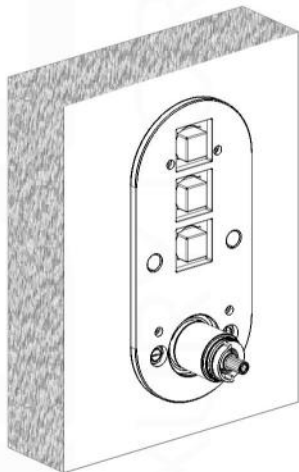

18

19

20

21

22

23

MUBEETH
AFFORDABLE LUXURY FOR YOUR BATHROOM

PIAZZA HAND SHOWER SET (AHHS1423)

HAND HELD

PLATE

WATER OUTLET ADAPTOR

FLEXIBLE HOSE

All rights reserved. The authors retain all copyrights in any text, graphic images and photos in this book. No part of this publication may be reproduced or transmitted in any form or by any means, electronic or mechanical, including photocopying, recording, or any information storage and retrieval system, without permission in writing from the authors.