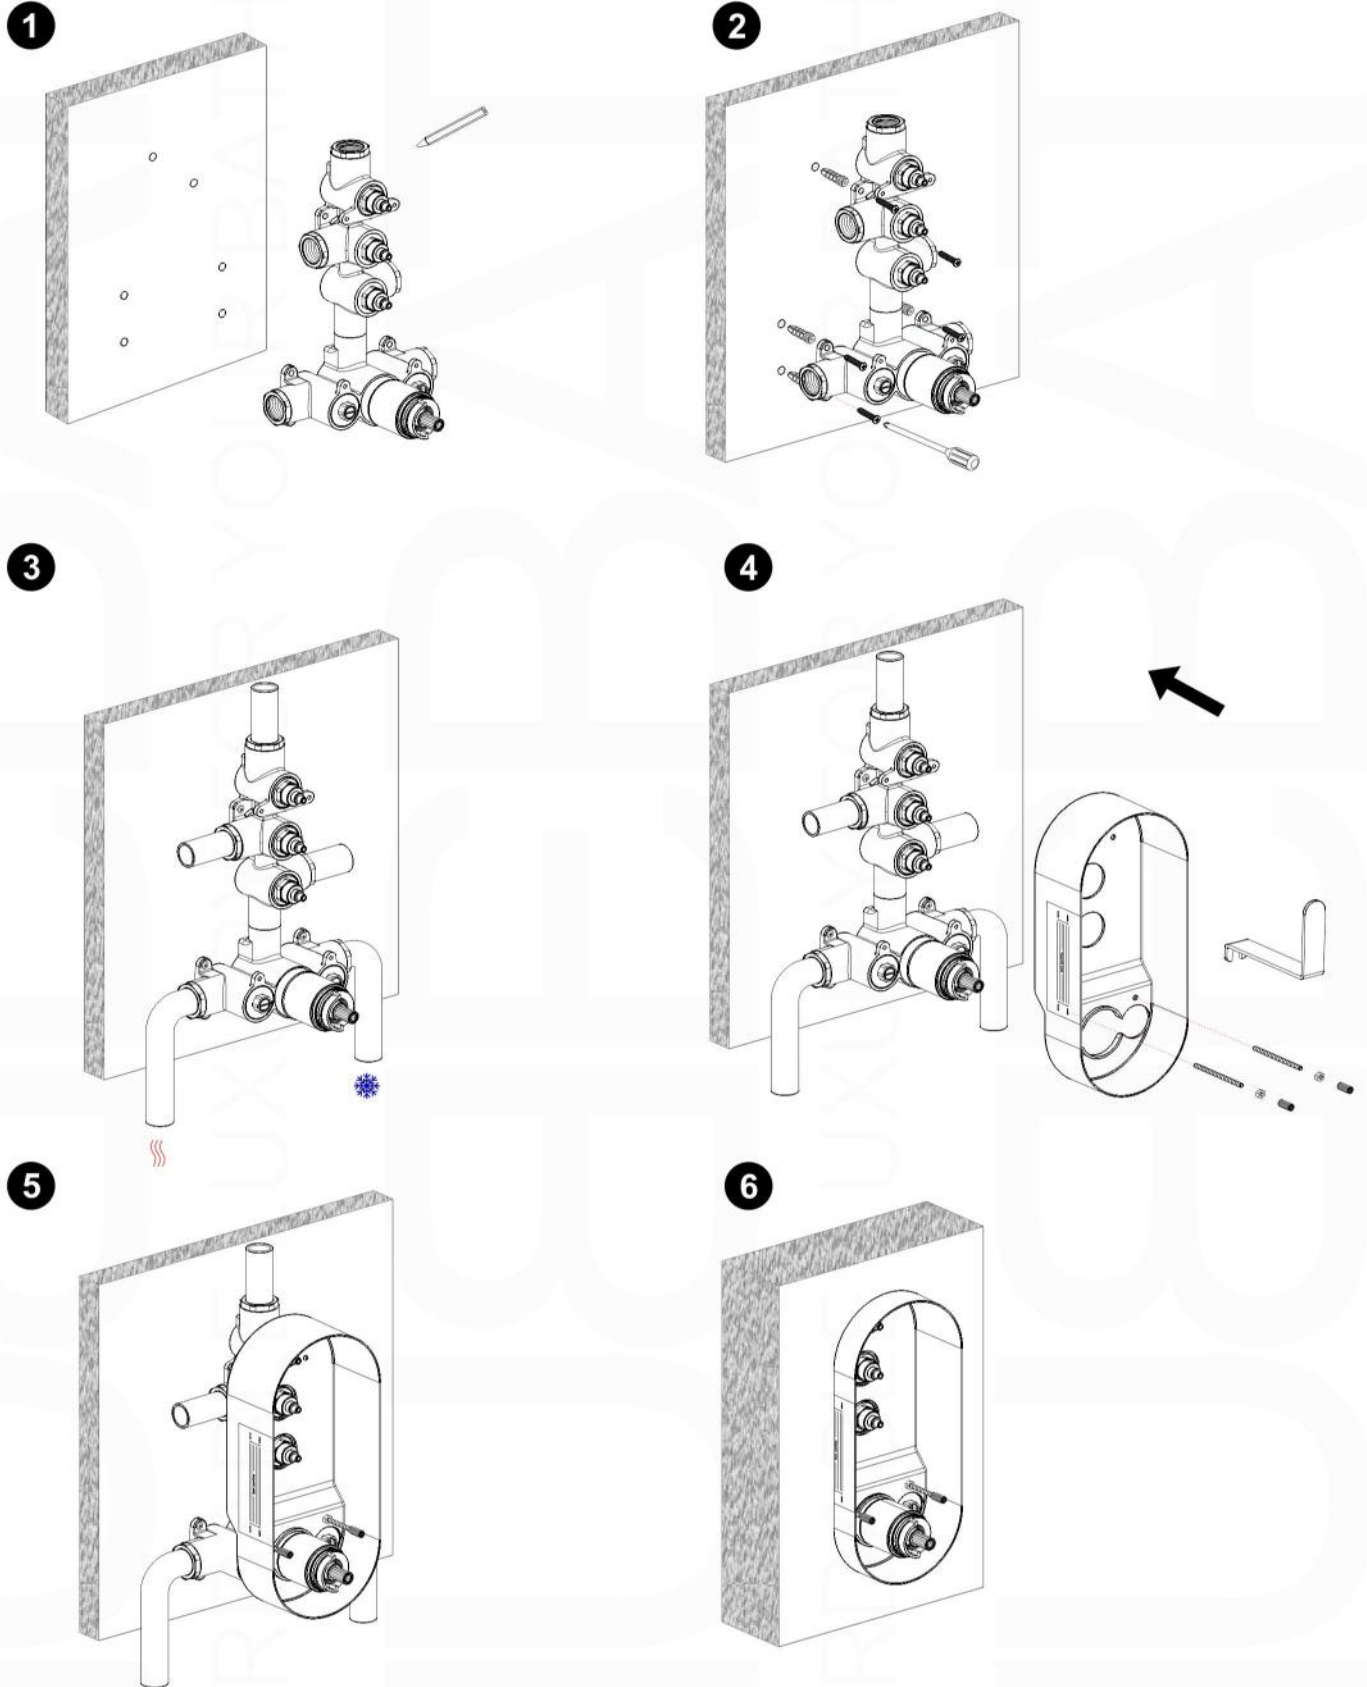

PIAZZA THERMOSTATIC 3 WAY VALVE (TV3V)

FRONT VIEW

LEFT VIEW

PIAZZA THERMOSTATIC 3 WAY VALVE (TV3V)

Installation

7

8

9