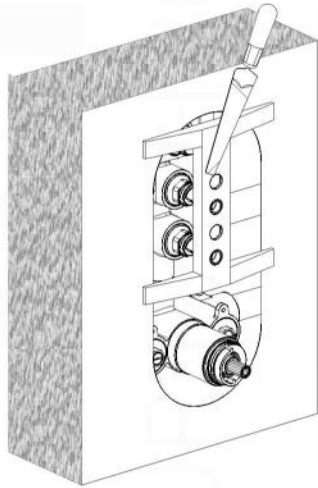

PIAZZA THERMOSTATIC 3 WAY VALVE (TV3V)

FRONT VIEW

LEFT VIEW

PIAZZA THERMOSTATIC 3 WAY VALVE (TV3V)

Installation

7

8

9

10

11

12

13

14

15

16

17

18

19

20

21

22

23

MUBEETH
AFFORDABLE LUXURY FOR YOUR BATHROOM

PIAZZA HAND SHOWER SET (AHHS1423)