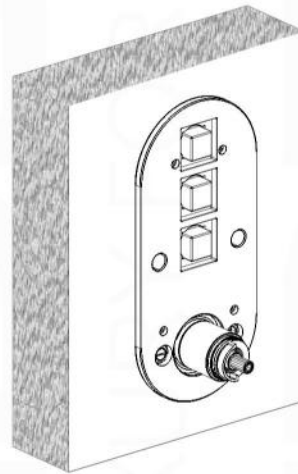

18

19

20

21

22

23

MUBEETH
AFFORDABLE LUXURY FOR YOUR BATHROOM

PIAZZA HAND SHOWER SET (AHHS1423)

HAND HELD

PLATE

WATER OUTLET ADAPTOR

FLEXIBLE HOSE

All rights reserved. The authors retain all copyrights in any text, graphic images and photos in this book. No part of this publication may be reproduced or transmitted in any form or by any means, electronic or mechanical, including photocopying, recording, or any information storage and retrieval system, without permission in writing from the authors.