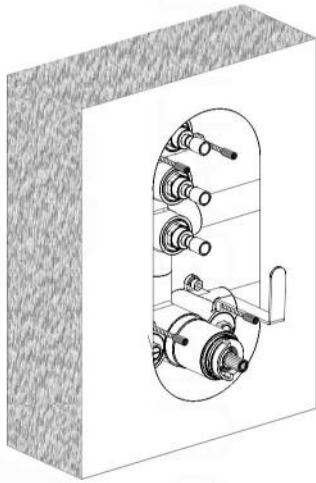

PIAZZA THERMOSTATIC 3 WAY VALVE (TV3V)

FRONT VIEW

LEFT VIEW

PIAZZA THERMOSTATIC 3 WAY VALVE (TV3V)

Installation

7

8

9

10

11

12

13

14

15

16

17

18

19

20

21

22

23

MUBEETH
AFFORDABLE LUXURY FOR YOUR BATHROOM

PIAZZA HAND SHOWER SET (AHHS1423)