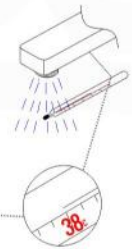

PIAZZA THERMOSTATIC 3 WAY VALVE (TV3V)

FRONT VIEW

LEFT VIEW

PIAZZA THERMOSTATIC 3 WAY VALVE (TV3V)

Installation

7

8

9

18

19

20

21

22

23

MUBEETH
AFFORDABLE LUXURY FOR YOUR BATHROOM

PIAZZA HAND SHOWER SET (AHHS1423)

HAND HELD

PLATE

WATER OUTLET ADAPTOR

FLEXIBLE HOSE

All rights reserved. The authors retain all copyrights in any text, graphic images and photos in this book. No part of this publication may be reproduced or transmitted in any form or by any means, electronic or mechanical, including photocopying, recording, or any information storage and retrieval system, without permission in writing from the authors.