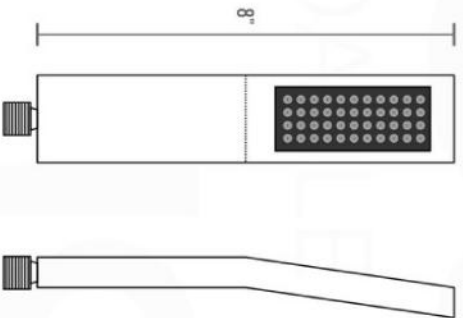

MUBEETH
AFFORDABLE LUXURY FOR YOUR BATHROOM

PIAZZA HAND SHOWER SET (AHHS1423)

HAND HELD