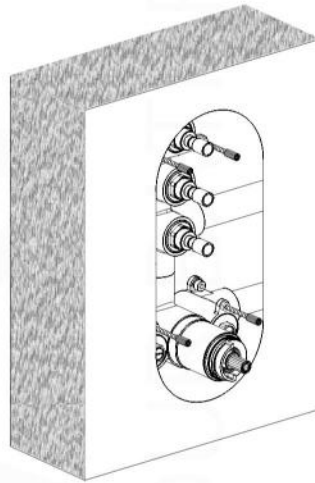

PIAZZA THERMOSTATIC 3 WAY VALVE (TV3V)

FRONT VIEW

LEFT VIEW

PIAZZA THERMOSTATIC 3 WAY VALVE (TV3V)

Installation

7

8

9

10

11

12

13

14

15

16

17

18

19

20

21

22

23

MUBEETH
AFFORDABLE LUXURY FOR YOUR BATHROOM

PIAZZA HAND SHOWER SET (AHHS1423)