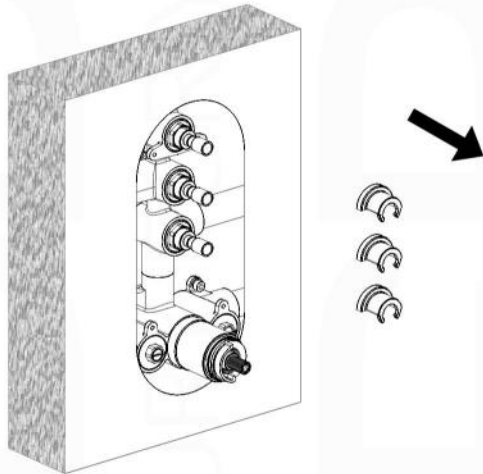

PIAZZA THERMOSTATIC 3 WAY VALVE (TV3V)

FRONT VIEW

LEFT VIEW

PIAZZA THERMOSTATIC 3 WAY VALVE (TV3V)

Installation

7

8

9

10

11

12

13

14

15

16

17

18

19

20

21

22

23

MUBEETH
AFFORDABLE LUXURY FOR YOUR BATHROOM

PIAZZA HAND SHOWER SET (AHHS1423)