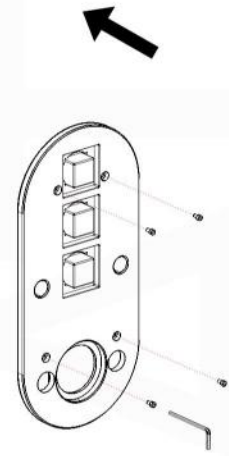

PIAZZA THERMOSTATIC 3 WAY VALVE (TV3V)

FRONT VIEW

LEFT VIEW

PIAZZA THERMOSTATIC 3 WAY VALVE (TV3V)

Installation

7

8

9

10

11

12

13

14

15

16

17

18

19

20

21

22

23

MUBEETH
AFFORDABLE LUXURY FOR YOUR BATHROOM

PIAZZA HAND SHOWER SET (AHHS1423)

HAND HELD

PLATE

WATER OUTLET ADAPTOR

FLEXIBLE HOSE

All rights reserved. The authors retain all copyrights in any text, graphic images and photos in this book. No part of this publication may be reproduced or transmitted in any form or by any means, electronic or mechanical, including photocopying, recording, or any information storage and retrieval system, without permission in writing from the authors.