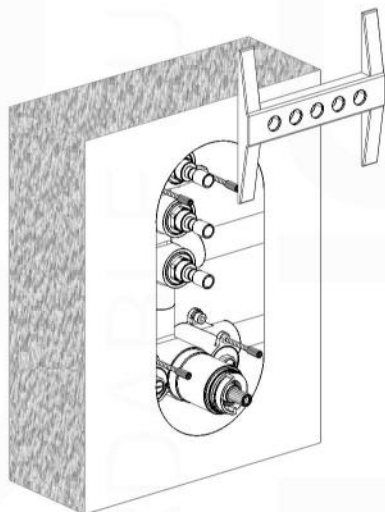

PIAZZA THERMOSTATIC 3 WAY VALVE (TV3V)

FRONT VIEW

LEFT VIEW

PIAZZA THERMOSTATIC 3 WAY VALVE (TV3V)

Installation

7

8

9

10

11

12

13

14

15

16

17

18

19

20

21

22

23

MUBEETH
AFFORDABLE LUXURY FOR YOUR BATHROOM

PIAZZA HAND SHOWER SET (AHHS1423)