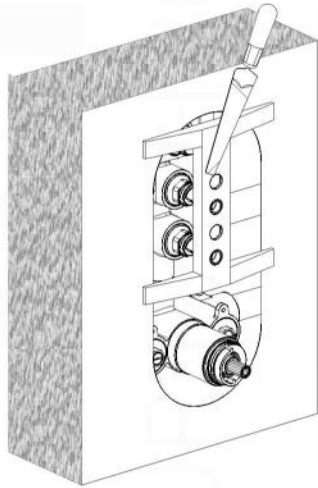

PIAZZA THERMOSTATIC 3 WAY VALVE (TV3V)

FRONT VIEW

LEFT VIEW

PIAZZA THERMOSTATIC 3 WAY VALVE (TV3V)

Installation

7

8

9

10

11

12

13

14

15

16

17

18

19

20

21

22

23

1

PIAZZA BODY JET (ABB501)