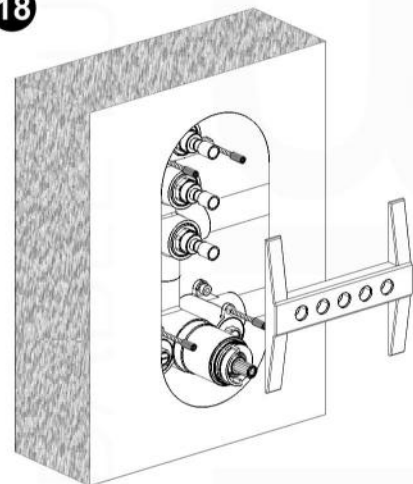

PIAZZA THERMOSTATIC 3 WAY VALVE (TV3V)

FRONT VIEW

LEFT VIEW

PIAZZA THERMOSTATIC 3 WAY VALVE (TV3V)

Installation

7

8

9

10

11

12

13

14

15

16

17

18

19

20

21

22

23

1

PIAZZA BODY JET (ABB501)