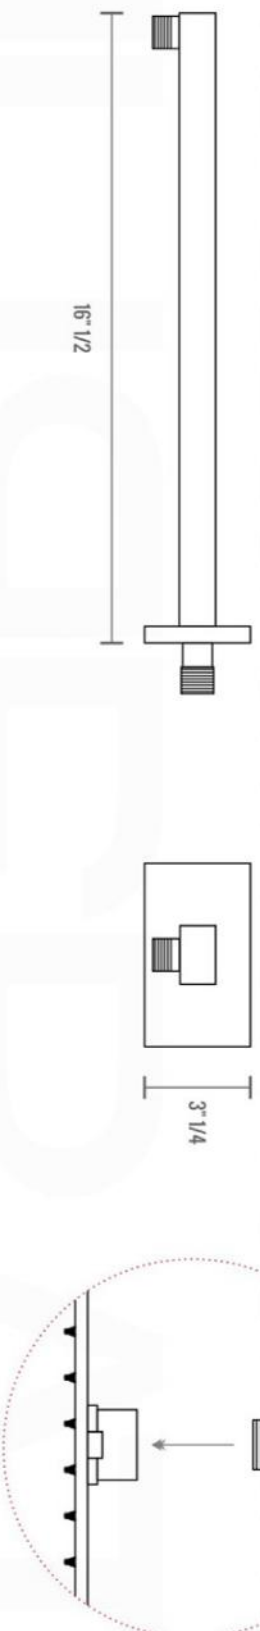

PIAZZA THERMOSTATIC 3 WAY VALVE (TV3V)

FRONT VIEW

LEFT VIEW

PIAZZA THERMOSTATIC 3 WAY VALVE (TV3V)

Installation

7

8

9

10

11

12

13

14

15

16

17

18

19

20

21

22

23

1

PIAZZA BODY JET (ABB501)

PIAZZA 17" WALL MOUNT SHOWER ARM (ASA17W)

All rights reserved. The authors retain all copyrights in any text, graphic images and photos in this book. No part of this publication may be reproduced or transmitted in any form or by any means, electronic or mechanical, including photocopying, recording, or any information storage and retrieval system, without permission in writing from the authors.