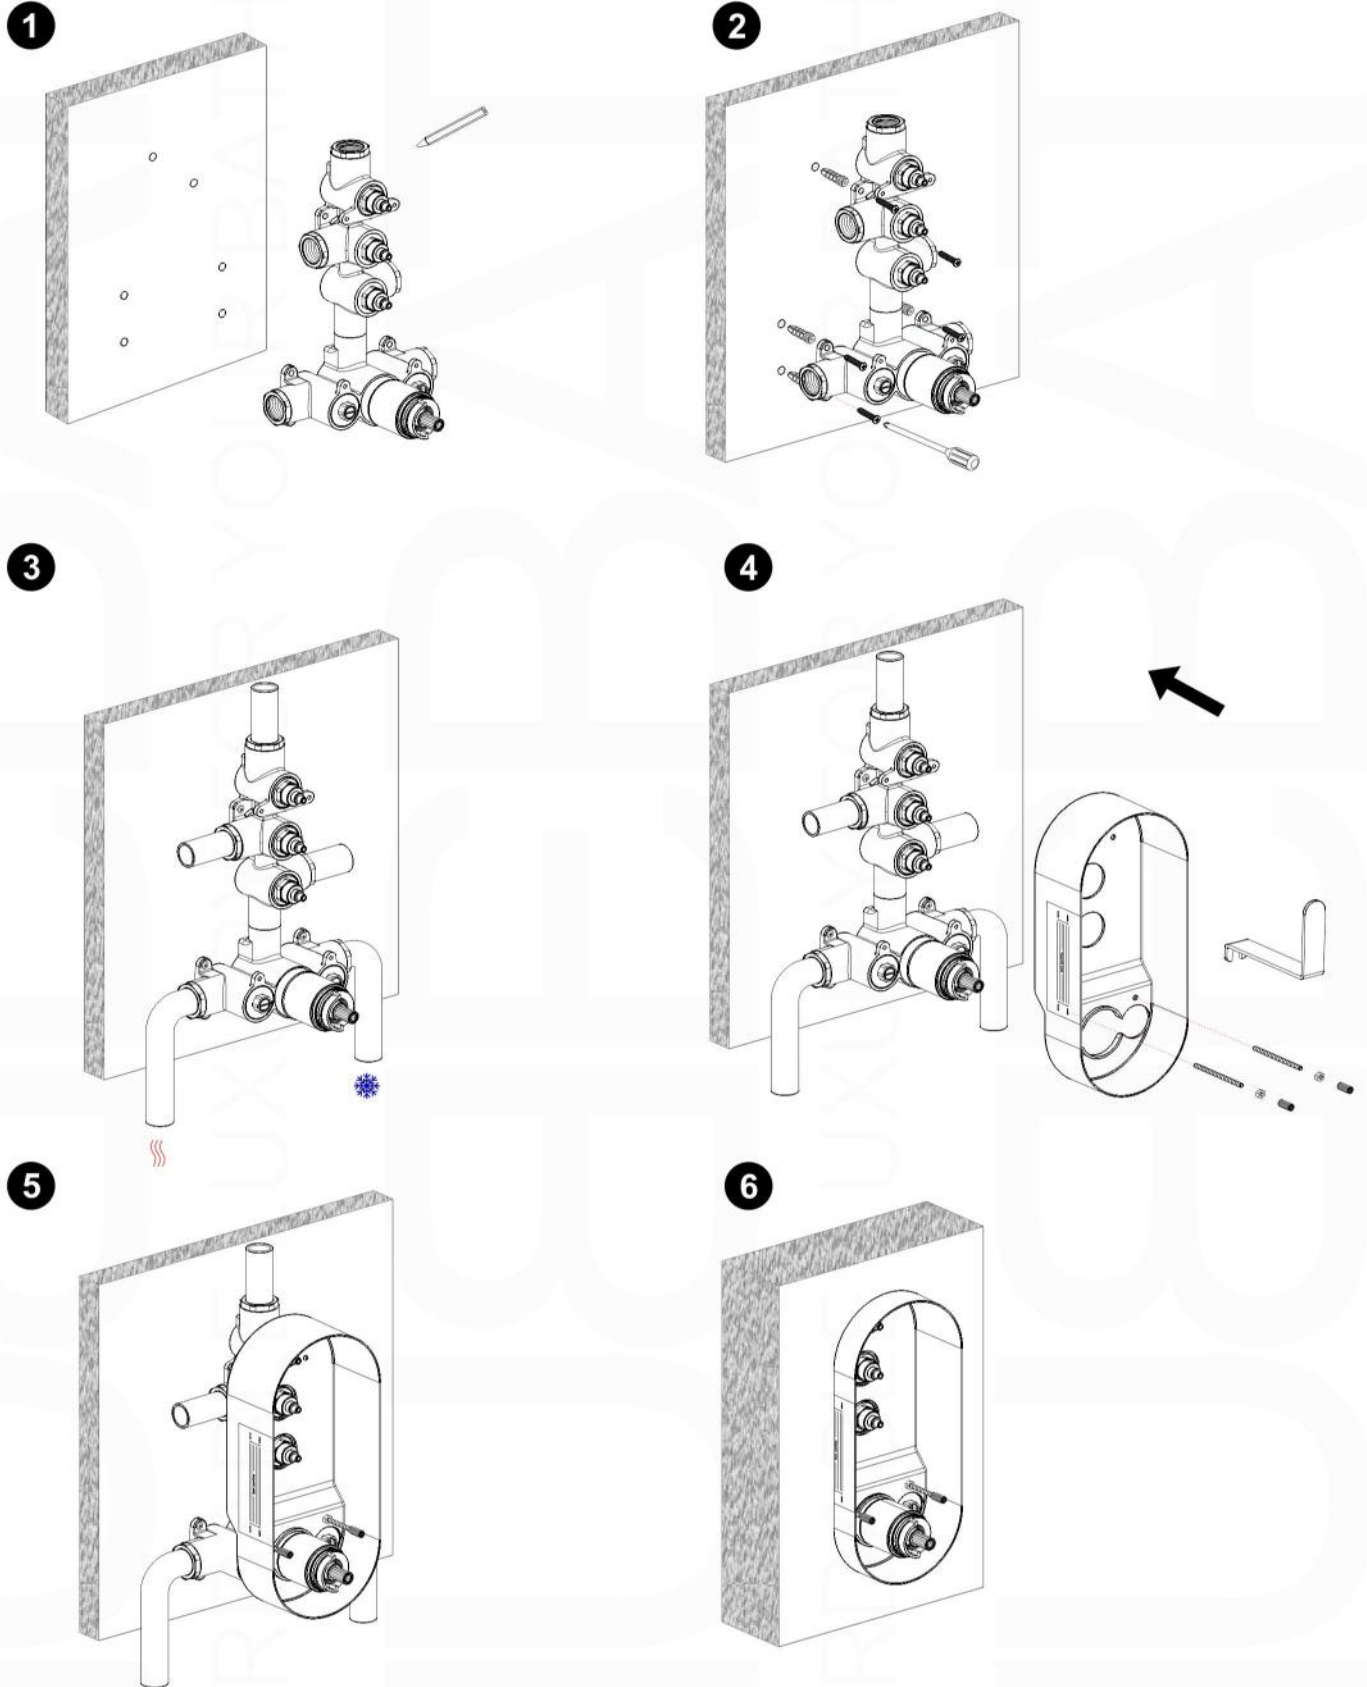

PIAZZA THERMOSTATIC 3 WAY VALVE (TV3V)

FRONT VIEW

LEFT VIEW

PIAZZA THERMOSTATIC 3 WAY VALVE (TV3V)

Installation

7

8

9

PIAZZA 17" WALL MOUNT SHOWER ARM (ASA17W)

All rights reserved. The authors retain all copyrights in any text, graphic images and photos in this book. No part of this publication may be reproduced or transmitted in any form or by any means, electronic or mechanical, including photocopying, recording, or any information storage and retrieval system, without permission in writing from the authors.