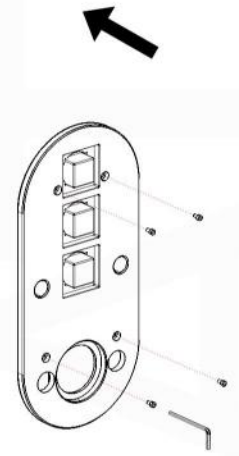

PIAZZA THERMOSTATIC 3 WAY VALVE (TV3V)

FRONT VIEW

LEFT VIEW

PIAZZA THERMOSTATIC 3 WAY VALVE (TV3V)

Installation

7

8

9

10

11

12

13

14

15

16

17

18

19

20

21

22

23

1

PIAZZA BODY JET (ABB501)

PIAZZA 17" WALL MOUNT SHOWER ARM (ASA17W)

All rights reserved. The authors retain all copyrights in any text, graphic images and photos in this book. No part of this publication may be reproduced or transmitted in any form or by any means, electronic or mechanical, including photocopying, recording, or any information storage and retrieval system, without permission in writing from the authors.