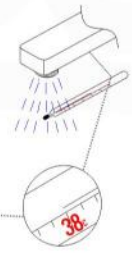

PIAZZA THERMOSTATIC 3 WAY VALVE (TV3V)

FRONT VIEW

LEFT VIEW

PIAZZA THERMOSTATIC 3 WAY VALVE (TV3V)

Installation

7

8

9

18

19

20

21

22

23

1

PIAZZA BODY JET (ABB501)