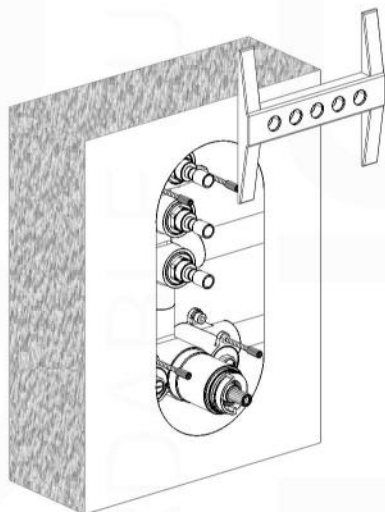

PIAZZA THERMOSTATIC 3 WAY VALVE (TV3V)

FRONT VIEW

LEFT VIEW

PIAZZA THERMOSTATIC 3 WAY VALVE (TV3V)

Installation

7

8

9

10

11

12

13

14

15

16

17

18

19

20

21

22

23

1

PIAZZA BODY JET (ABB501)