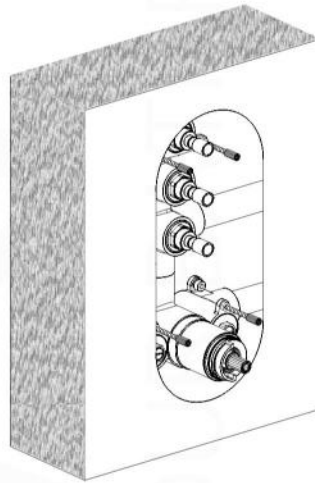

PIAZZA THERMOSTATIC 3 WAY VALVE (TV3V)

FRONT VIEW

LEFT VIEW

PIAZZA THERMOSTATIC 3 WAY VALVE (TV3V)

Installation

7

8

9

10

11

12

13

14

15

16

17

18

19

20

21

22

23

1

PIAZZA BODY JET (ABB501)