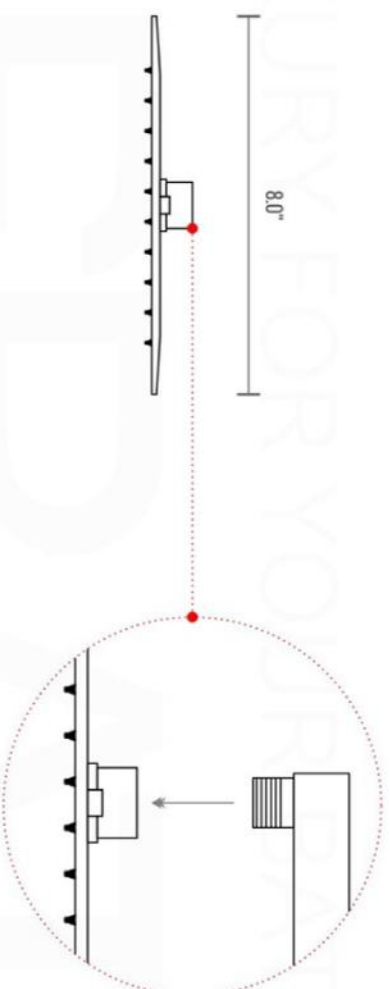

MUEBEBATH
AFFORDABLE LUXURY FOR YOUR BATHROOM

PIAZZA RAIN SHOWER HEAD (ARS200)

All rights reserved. The authors retain all copyrights in any text, graphic images and photos in this book. No part of this publication may be reproduced or transmitted in any form or by any means, electronic or mechanical, including photocopying, recording, or any information storage and retrieval system, without permission in writing from the authors.