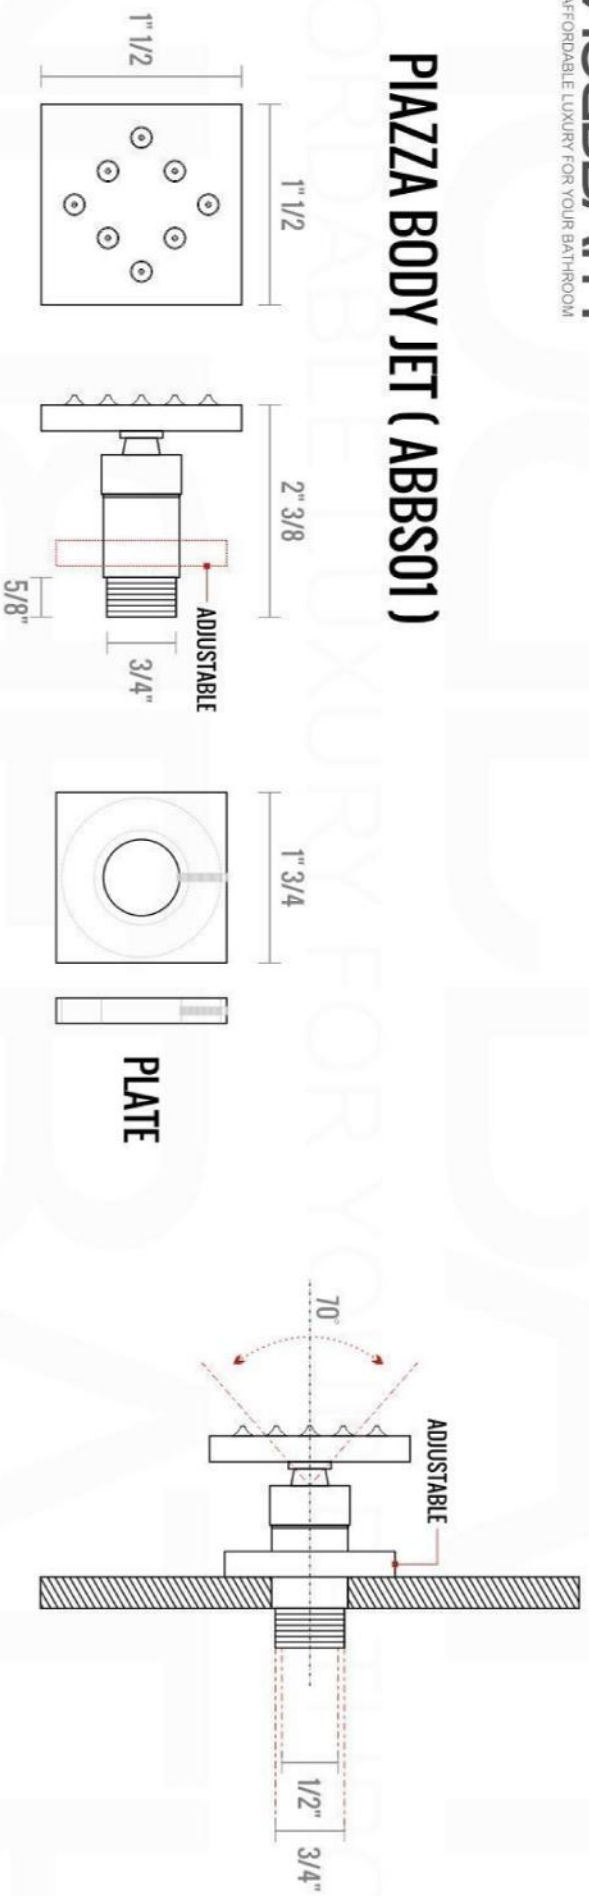

PIAZZA THERMOSTATIC 3 WAY VALVE (TV3V)

FRONT VIEW

LEFT VIEW

PIAZZA THERMOSTATIC 3 WAY VALVE (TV3V)

Installation

7

8

9

18

19

20

21

22

23

1

PIAZZA BODY JET (ABB501)

PIAZZA 17" WALL MOUNT SHOWER ARM (ASA17W)

All rights reserved. The authors retain all copyrights in any text, graphic images and photos in this book. No part of this publication may be reproduced or transmitted in any form or by any means, electronic or mechanical, including photocopying, recording, or any information storage and retrieval system, without permission in writing from the authors.