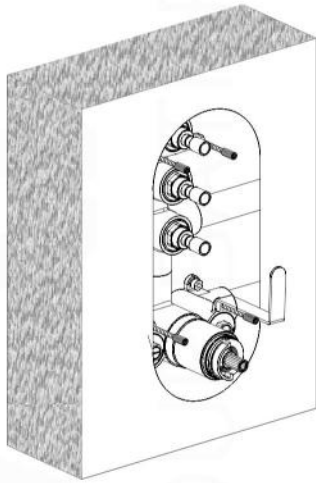

PIAZZA THERMOSTATIC 3 WAY VALVE (TV3V)

FRONT VIEW

LEFT VIEW

PIAZZA THERMOSTATIC 3 WAY VALVE (TV3V)

Installation

7

8

9

10

11

12

13

14

15

16

17

18

19

20

21

22

23

1

PIAZZA BODY JET (ABB501)