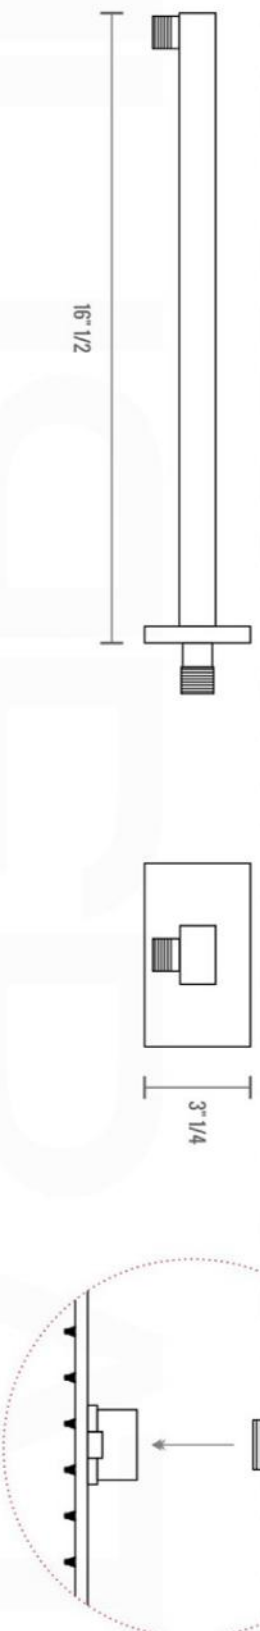

PIAZZA 17" WALL MOUNT SHOWER ARM (ASA17W)

All rights reserved. The authors retain all copyrights in any text, graphic images and photos in this book. No part of this publication may be reproduced or transmitted in any form or by any means, electronic or mechanical, including photocopying, recording, or any information storage and retrieval system, without permission in writing from the authors.