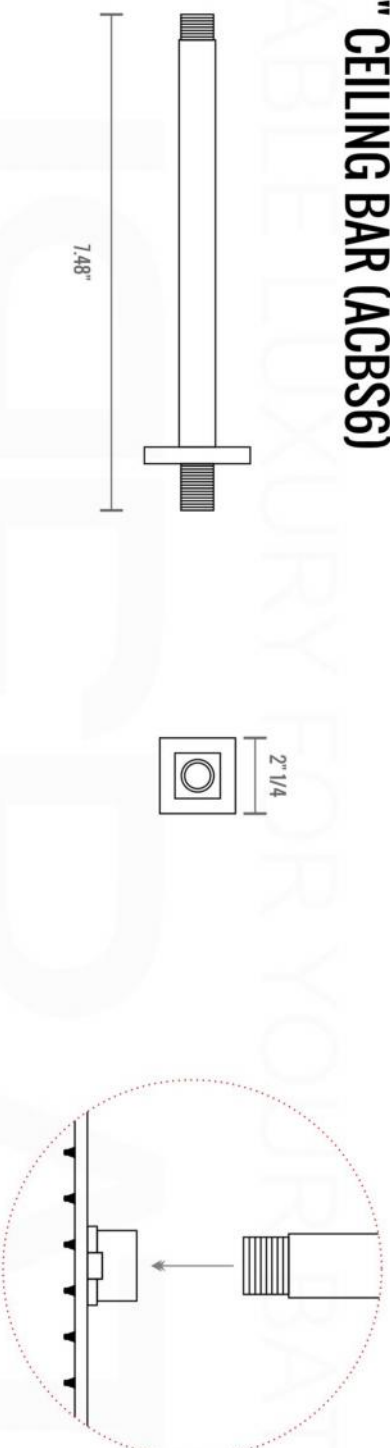

PIAZZA 6" CEILING BAR (ACBS6)

All rights reserved. The authors retain all copyrights in any text, graphic images and photos in this book. No part of this publication may be reproduced or transmitted in any form or by any means, electronic or mechanical, including photocopying, recording, or any information storage and retrieval system, without permission in writing from the authors.