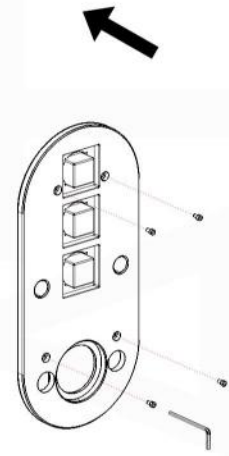

PIAZZA THERMOSTATIC 3 WAY VALVE (TV3V)

FRONT VIEW

LEFT VIEW

PIAZZA THERMOSTATIC 3 WAY VALVE (TV3V)

Installation

7

8

9

10

11

12

13

14

15

16

17

18

19

20

21

22

23

1

PIAZZA BODY JET (ABB501)