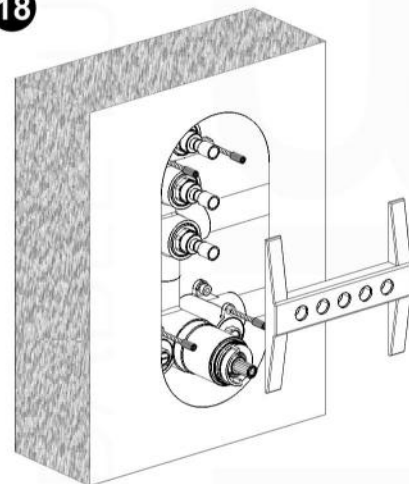

PIAZZA THERMOSTATIC 3 WAY VALVE (TV3V)

FRONT VIEW

LEFT VIEW

PIAZZA THERMOSTATIC 3 WAY VALVE (TV3V)

Installation

7

8

9

10

11

12

13

14

15

16

17

18

19

20

21

22

23

1

PIAZZA BODY JET (ABB501)