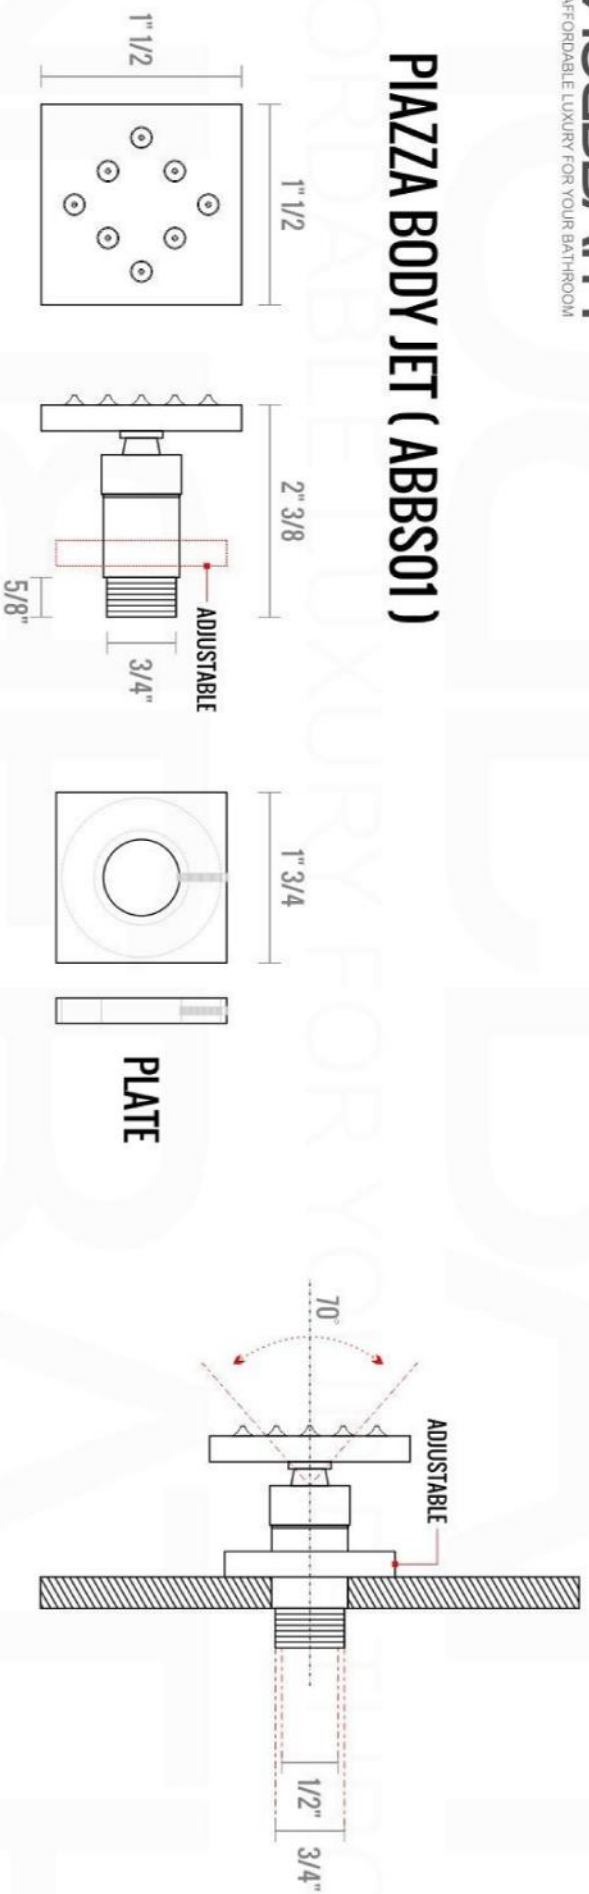

PIAZZA THERMOSTATIC 3 WAY VALVE (TV3V)

FRONT VIEW

LEFT VIEW

PIAZZA THERMOSTATIC 3 WAY VALVE (TV3V)

Installation

7

8

9

18

19

20

21

22

23

1

PIAZZA BODY JET (ABB501)