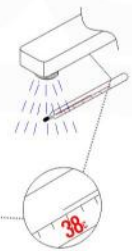

PIAZZA THERMOSTATIC 3 WAY VALVE (TV3V)

FRONT VIEW

LEFT VIEW

PIAZZA THERMOSTATIC 3 WAY VALVE (TV3V)

Installation

7

8

9

18

19

20

21

22

23

1

PIAZZA BODY JET (ABB501)