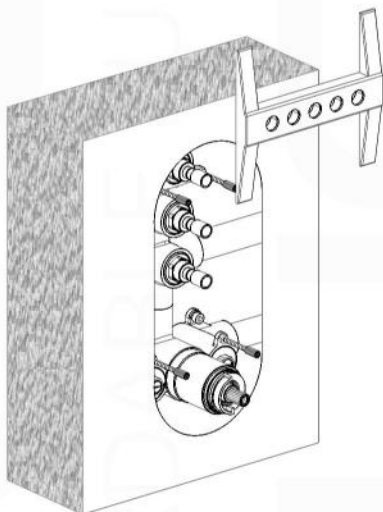

PIAZZA THERMOSTATIC 3 WAY VALVE (TV3V)

FRONT VIEW

LEFT VIEW

PIAZZA THERMOSTATIC 3 WAY VALVE (TV3V)

Installation

7

8

9

10

11

12

13

14

15

16

17

18

19

20

21

22

23

1

PIAZZA BODY JET (ABB501)