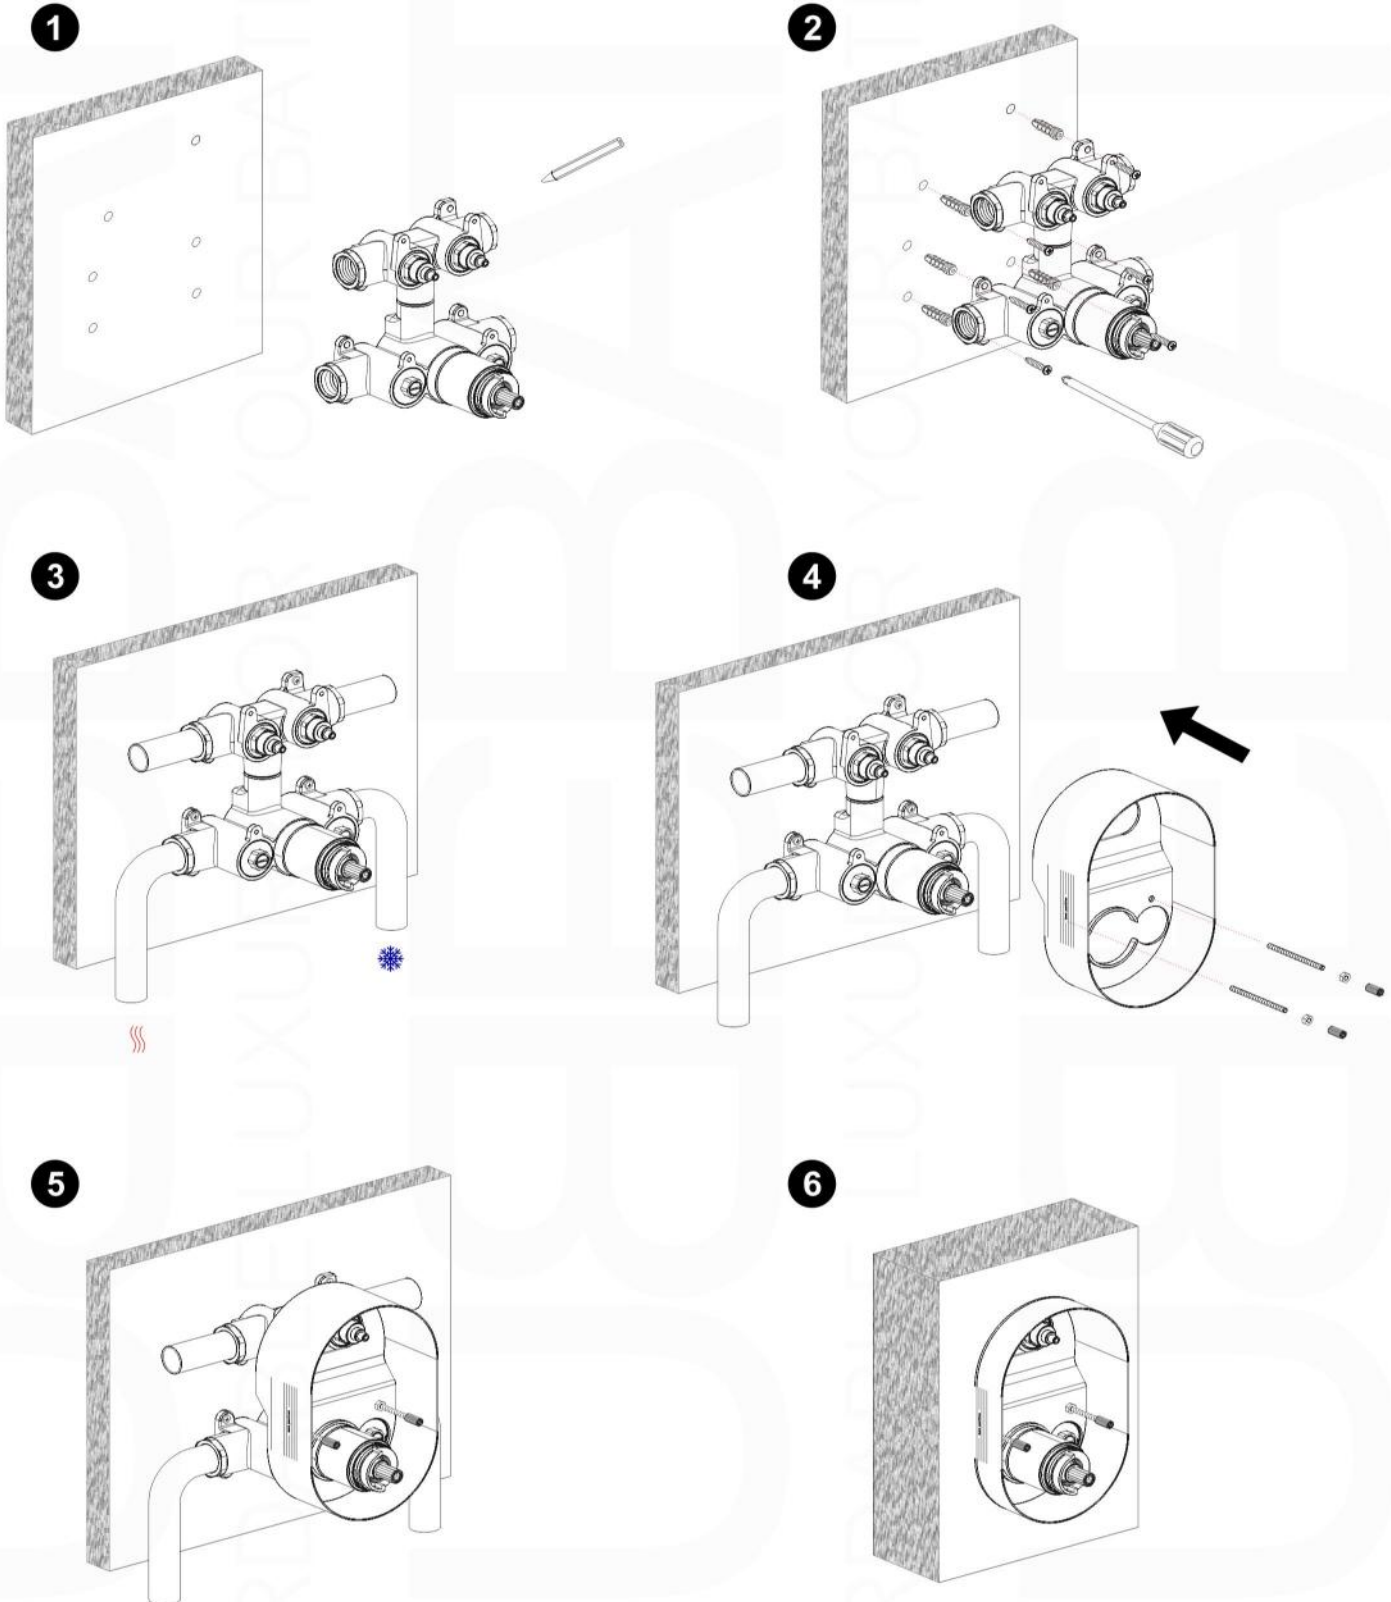

PIAZZA THERMOSTATIC 2 WAY VALVE (TV2V)

FRONT VIEW

LEFT VIEW

PIAZZA THERMOSTATIC 2 WAY VALVE (TV2V)

Installation

7

8

9

18

19

20

21

22

23

1

PIAZZA BODY JET (ABB501)