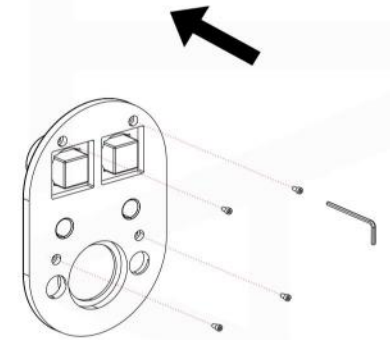

PIAZZA THERMOSTATIC 2 WAY VALVE (TV2V)

FRONT VIEW

LEFT VIEW

PIAZZA THERMOSTATIC 2 WAY VALVE (TV2V)

Installation

7

8

9

10

11

12

13

14

15

16

17

18

19

20

21

22

23

1

PIAZZA BODY JET (ABB501)