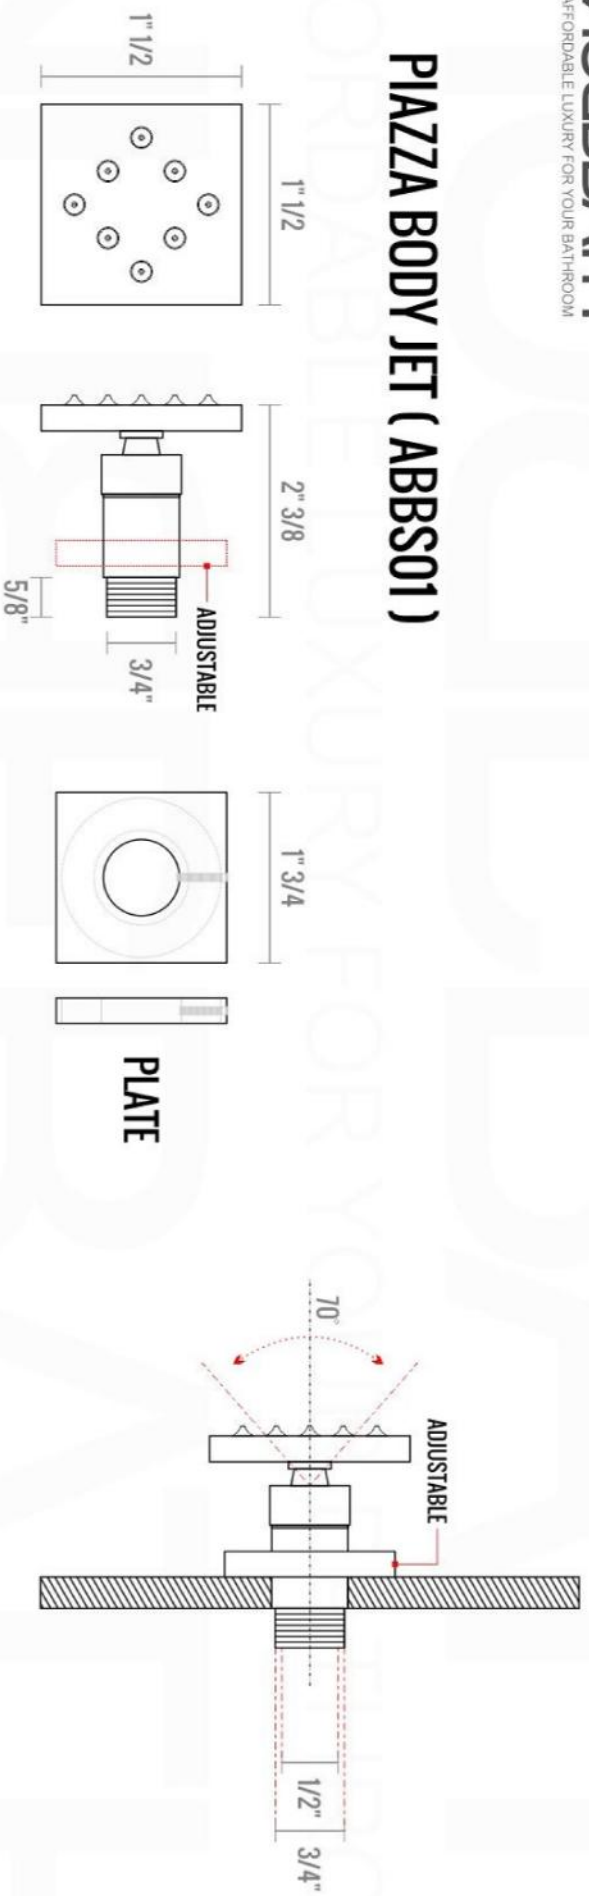

PIAZZA THERMOSTATIC 2 WAY VALVE (TV2V)

FRONT VIEW

LEFT VIEW

PIAZZA THERMOSTATIC 2 WAY VALVE (TV2V)

Installation

7

8

9

18

19

20

21

22

23

1

PIAZZA BODY JET (ABB501)