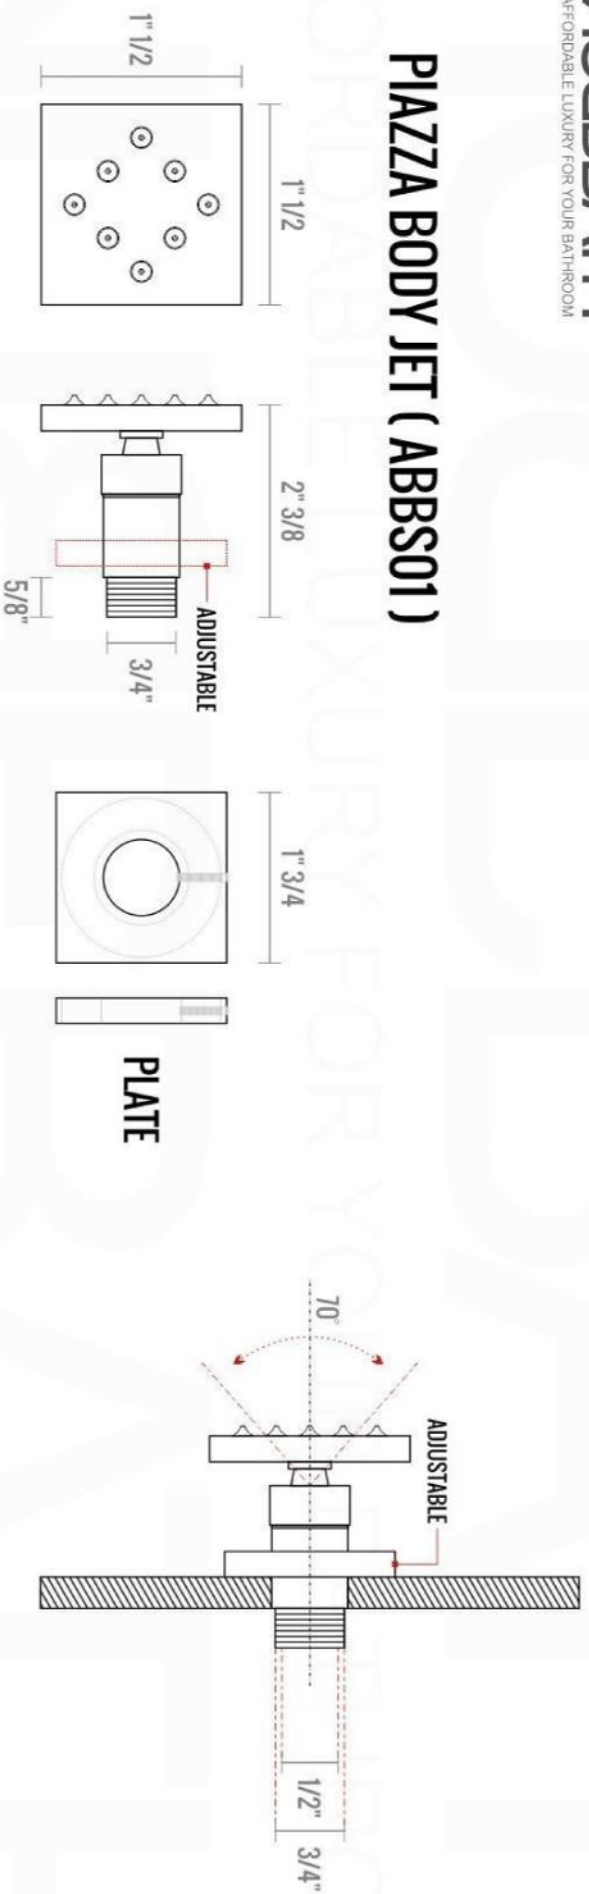

PIAZZA BODY JET (ABB501)

All rights reserved. The authors retain all copyrights in any text, graphic images and photos in this book. No part of this publication may be reproduced or transmitted in any form or by any means, electronic or mechanical, including photocopying, recording, or any information storage and retrieval system, without permission in writing from the authors.