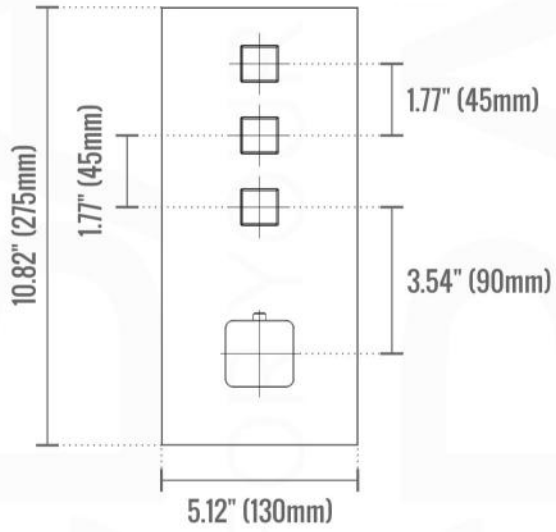

# PIAZZA THERMOSTATIC 3 WAY VALVE (TV3V)

FRONT VIEW

LEFT VIEW