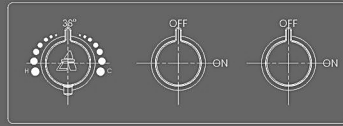

MUBE BATH
AFFORDABLE LUXURY FOR YOUR BATHROOM

PIAZZA HAND SHOWER SET (AHHS1423)

HAND HELD

PLATE

WATER OUTLET ADAPTOR

FLEXIBLE HOSE

All rights reserved. The authors retain all copyrights in any text, graphic images and photos in this book. No part of this publication may be reproduced or transmitted in any form or by any means, electronic or mechanical, including photocopying, recording, or any information storage and retrieval system, without permission in writing from the authors.

MUEBEBATH
AFFORDABLE LUXURY FOR YOUR BATHROOM

PIAZZA RAIN SHOWER HEAD (ARS200)

All rights reserved. The authors retain all copyrights in any text, graphic images and photos in this book. No part of this publication may be reproduced or transmitted in any form or by any means, electronic or mechanical, including photocopying, recording, or any information storage and retrieval system, without permission in writing from the authors.