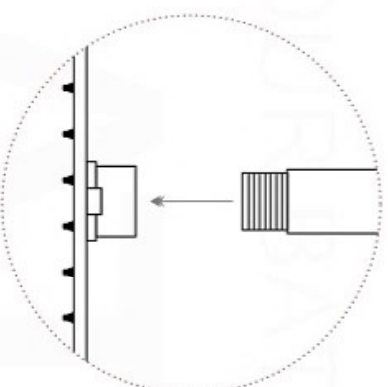

PIAZZA 6" CEILING BAR (ACBS6)

All rights reserved. The authors retain all copyrights in any text, graphic images and photos in this book. No part of this publication may be reproduced or transmitted in any form or by any means, electronic or mechanical, including photocopying, recording, or any information storage and retrieval system, without permission in writing from the authors.

MUBE BATH
AFFORDABLE LUXURY FOR YOUR BATHROOM

PIAZZA HAND SHOWER SET (AHHS1423)

HAND HELD

PLATE

WATER OUTLET ADAPTOR

FLEXIBLE HOSE

All rights reserved. The authors retain all copyrights in any text, graphic images and photos in this book. No part of this publication may be reproduced or transmitted in any form or by any means, electronic or mechanical, including photocopying, recording, or any information storage and retrieval system, without permission in writing from the authors.

Aqua Thermostatic Valve - Concealed Installation for 2 Outlets

PROTECTION COVER

TEMPORARILY
SEAL CAPS

SIDE VIEW

SAME SURFACE AS RAW WALL WHEN SET IN.
CUT TO BE ON SAME SURFACE OF CERAMIC
EXTRA 25MM FOR CERAMIC.