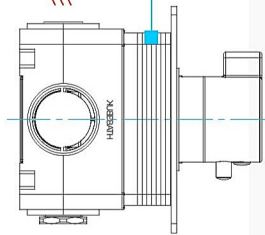

Aqua Thermostatic Valve - Concealed Installation for 2 Outlets

PROTECTION COVER

TEMPORARILY
SEAL CAPS

SIDE VIEW

SAME SURFACE AS RAW WALL WHEN SET IN.
CUT TO BE ON SAME SURFACE OF CERAMIC
EXTRA 25MM FOR CERAMIC.

FRONT VIEW

HOT WATER

COLD WATER

TOP VIEW