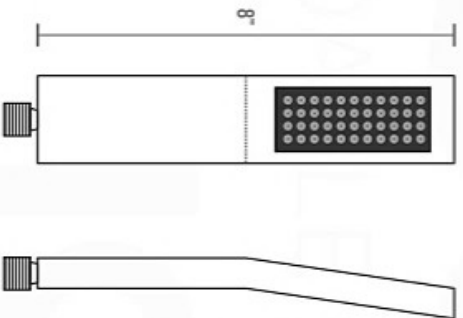

PIAZZA 6" CEILING BAR (ACBS6)

All rights reserved. The authors retain all copyrights in any text, graphic images and photos in this book. No part of this publication may be reproduced or transmitted in any form or by any means, electronic or mechanical, including photocopying, recording, or any information storage and retrieval system, without permission in writing from the authors.

MUBE BATH
AFFORDABLE LUXURY FOR YOUR BATHROOM

PIAZZA HAND SHOWER SET (AHHS1423)

HAND HELD

PLATE

WATER OUTLET ADAPTOR

FLEXIBLE HOSE

All rights reserved. The authors retain all copyrights in any text, graphic images and photos in this book. No part of this publication may be reproduced or transmitted in any form or by any means, electronic or mechanical, including photocopying, recording, or any information storage and retrieval system, without permission in writing from the authors.

Aqua Thermostatic Valve - Concealed Installation for 2 Outlets

PROTECTION COVER

TEMPORARILY
SEAL CAPS

SIDE VIEW

SAME SURFACE AS RAW WALL WHEN SET IN.
CUT TO BE ON SAME SURFACE OF CERAMIC
EXTRA 25MM FOR CERAMIC.