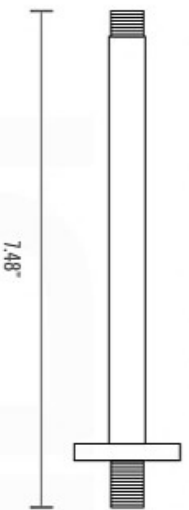

PIAZZA 6" CEILING BAR (ACBS6)

All rights reserved. The authors retain all copyrights in any text, graphic images and photos in this book. No part of this publication may be reproduced or transmitted in any form or by any means, electronic or mechanical, including photocopying, recording, or any information storage and retrieval system, without permission in writing from the authors.

MUBE BATH
AFFORDABLE LUXURY FOR YOUR BATHROOM

PIAZZA HAND SHOWER SET (AHHS1423)

HAND HELD

PLATE

WATER OUTLET ADAPTOR

FLEXIBLE HOSE

All rights reserved. The authors retain all copyrights in any text, graphic images and photos in this book. No part of this publication may be reproduced or transmitted in any form or by any means, electronic or mechanical, including photocopying, recording, or any information storage and retrieval system, without permission in writing from the authors.

Aqua Thermostatic Valve - Concealed Installation for 2 Outlets

PROTECTION COVER

TEMPORARILY
SEAL CAPS

SIDE VIEW

SAME SURFACE AS RAW WALL WHEN SET IN.
CUT TO BE ON SAME SURFACE OF CERAMIC
EXTRA 25MM FOR CERAMIC.

FRONT VIEW

HOT WATER

COLD WATER

TOP VIEW