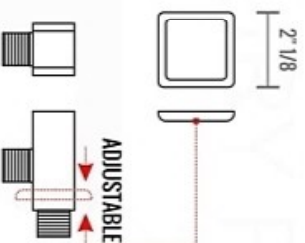

PLATE

WATER OUTLET ADAPTOR

FLEXIBLE HOSE