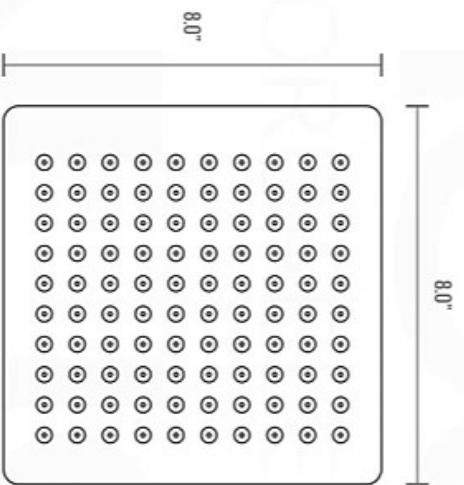

MUEBEBATH
AFFORDABLE LUXURY FOR YOUR BATHROOM

PIAZZA RAIN SHOWER HEAD (ARS200)

All rights reserved. The authors retain all copyrights in any text, graphic images and photos in this book. No part of this publication may be reproduced or transmitted in any form or by any means, electronic or mechanical, including photocopying, recording, or any information storage and retrieval system, without permission in writing from the authors.