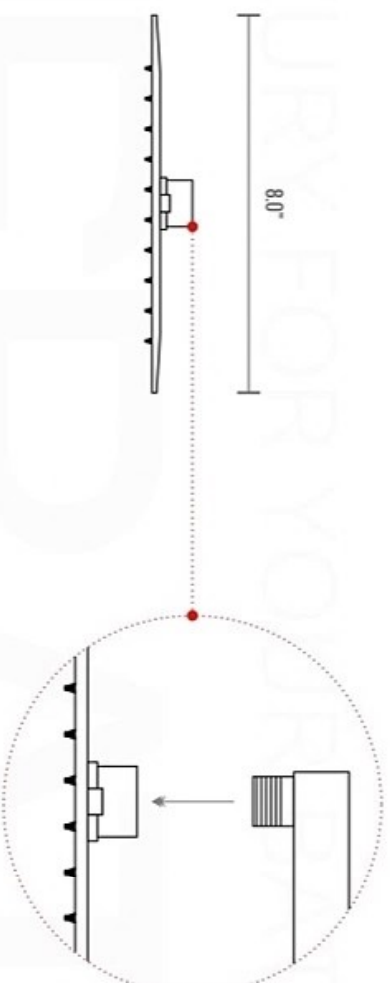

MUBE BATH
AFFORDABLE LUXURY FOR YOUR BATHROOM

PIAZZA HAND SHOWER SET (AHHS1423)

HAND HELD

PLATE

WATER OUTLET ADAPTOR

FLEXIBLE HOSE

All rights reserved. The authors retain all copyrights in any text, graphic images and photos in this book. No part of this publication may be reproduced or transmitted in any form or by any means, electronic or mechanical, including photocopying, recording, or any information storage and retrieval system, without permission in writing from the authors.

MUEBEBATH
AFFORDABLE LUXURY FOR YOUR BATHROOM

PIAZZA RAIN SHOWER HEAD (ARS200)

All rights reserved. The authors retain all copyrights in any text, graphic images and photos in this book. No part of this publication may be reproduced or transmitted in any form or by any means, electronic or mechanical, including photocopying, recording, or any information storage and retrieval system, without permission in writing from the authors.

Aqua Thermostatic Valve - Concealed Installation for 2 Outlets

PROTECTION COVER

TEMPORARILY
SEAL CAPS

SIDE VIEW

SAME SURFACE AS RAW WALL WHEN SET IN.
CUT TO BE ON SAME SURFACE OF CERAMIC
EXTRA 25MM FOR CERAMIC.

FRONT VIEW

HOT WATER

COLD WATER

TOP VIEW