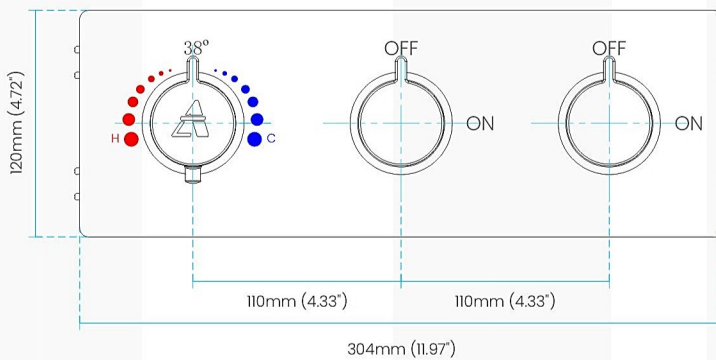

Aqua Thermostatic Valve - Concealed Installation for 2 Outlets

PROTECTION COVER

TEMPORARILY
SEAL CAPS

SIDE VIEW

SAME SURFACE AS RAW WALL WHEN SET IN.
CUT TO BE ON SAME SURFACE OF CERAMIC
EXTRA 25MM FOR CERAMIC.

FRONT VIEW

HOT WATER

COLD WATER

TOP VIEW