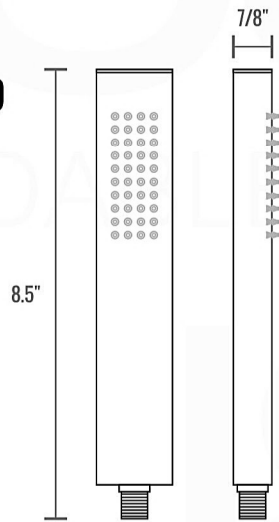

RONDO HAND SHOWER SET (ARHH123)

HAND HELD

PLATE

WATER OUTLET ADAPTOR

FLEXIBLE HOSE