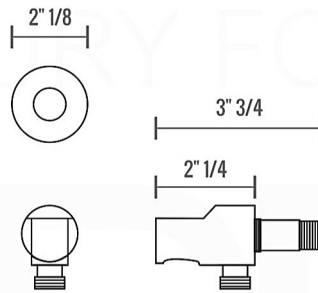

RONDO HAND SHOWER SET (ARHH123)

HAND HELD

PLATE

WATER OUTLET ADAPTOR

FLEXIBLE HOSE